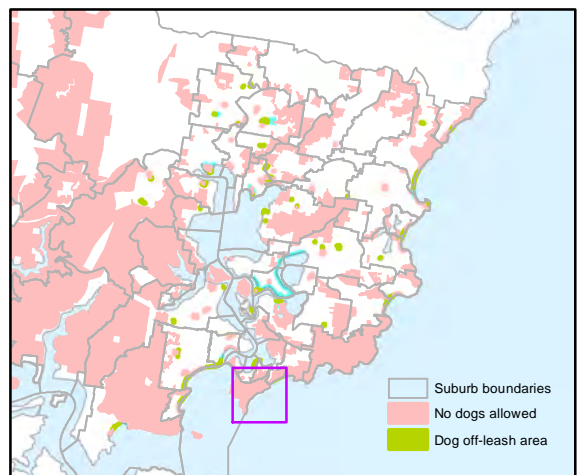

Please note: The current dog off-leash area at Putty Beach is also COSS land. The COSS boundary will be reviewed in due course. Until such time, dogs are permitted off-leash in the area indicated on this map. Dogs are not be permitted at all in the COSS bushland behind the beach.

Off-leash Area 43: Putty Beach

Dogs Prohibited (National Parks and COSS Reserves)

Dog Off-leash Area

0 50 100 200 300 400 500 600 Meters

DISCLAIMER
 This map has been compiled from various sources and the publisher and/or contributors accept no responsibility for any injury, loss or damage arising from the use, error or omission therein. While all care is taken to ensure a high degree of accuracy, users are invited to notify Council's Spatial Information Services of any map discrepancies. No part of this map may be reproduced without prior written permission. ©2004 Land and Property Information, © 2015 AAM Group, © 2016 Gosford City Council | All Rights Reserved.

Suburb boundaries
 No dogs allowed
 Dog off-leash area