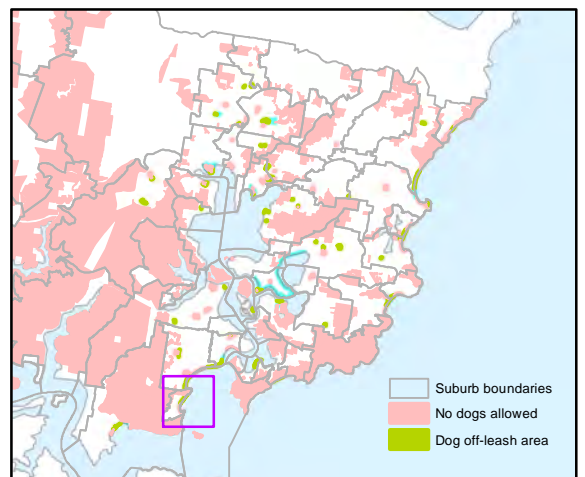

Off-leash Area 39: Pearl Beach

Dog Off-leash Area

DISCLAIMER
 This map has been compiled from various sources and the publisher and/or contributors accept no responsibility for any injury, loss or damage arising from the use, error or omission therein. While all care is taken to ensure a high degree of accuracy, users are invited to notify Council's Spatial Information Services of any map discrepancies. No part of this map may be reproduced without prior written permission. ©2004 Land and Property Information, © 2015 AAM Group, © 2016 Gosford City Council | All Rights Reserved.

Suburb boundaries
 No dogs allowed
 Dog off-leash area